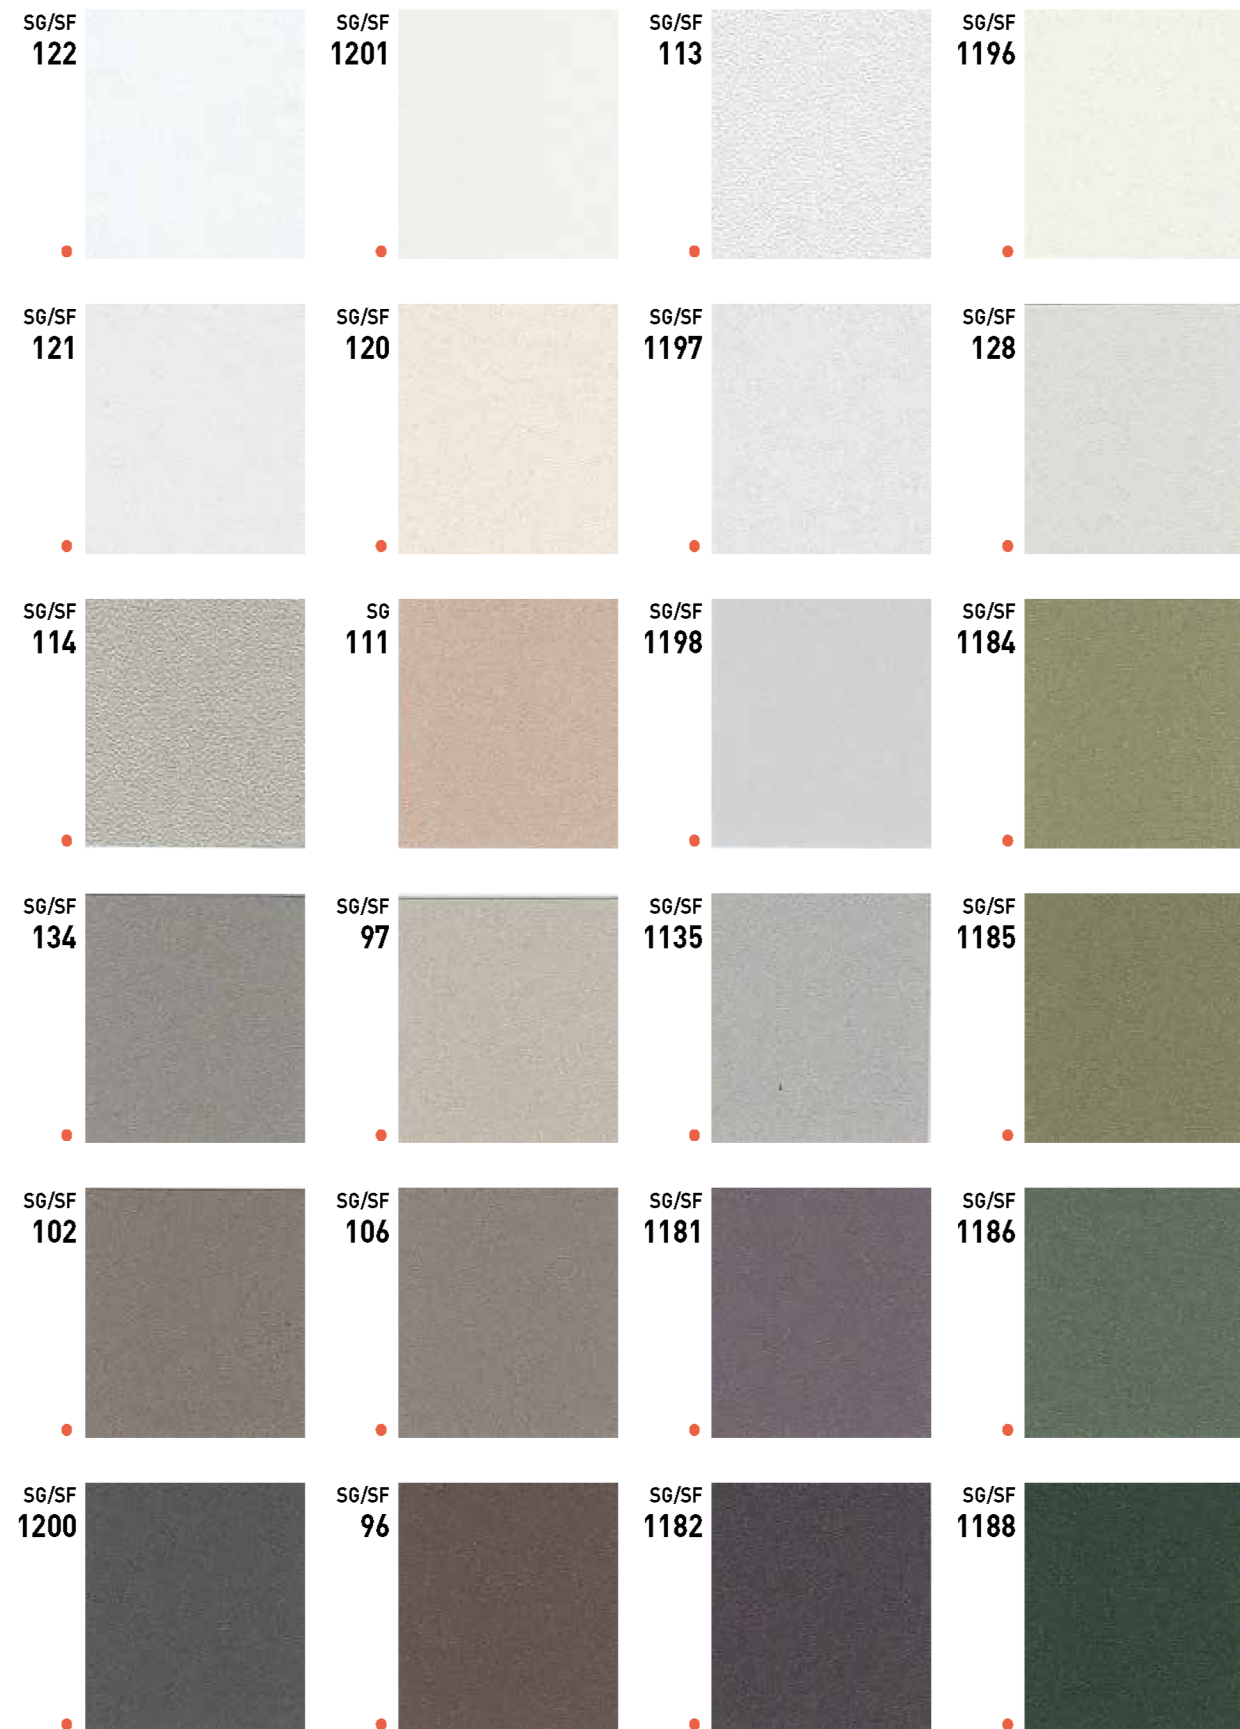

SG/SF 91	SG/SF 1199	SG/SF 107	SG/SF 86	SG/SF 153	SG/SF 119	SG/SF 1128
----------	------------	-----------	----------	-----------	-----------	------------

BASIC SOLID
PAINTED WOOD
EMBOSS PATTERN

SOLID

BASIC SOLID

HIGH-GLOSS SOLID

SOLID

PAINTED WOOD

Painted Wood **SG/SF 1129**

Painted Wood **SG/SF 1161**

Painted Wood **SG/SF 1202**

Painted Wood **SG/SF 1160**

Painted Wood **SG/SF 1162**