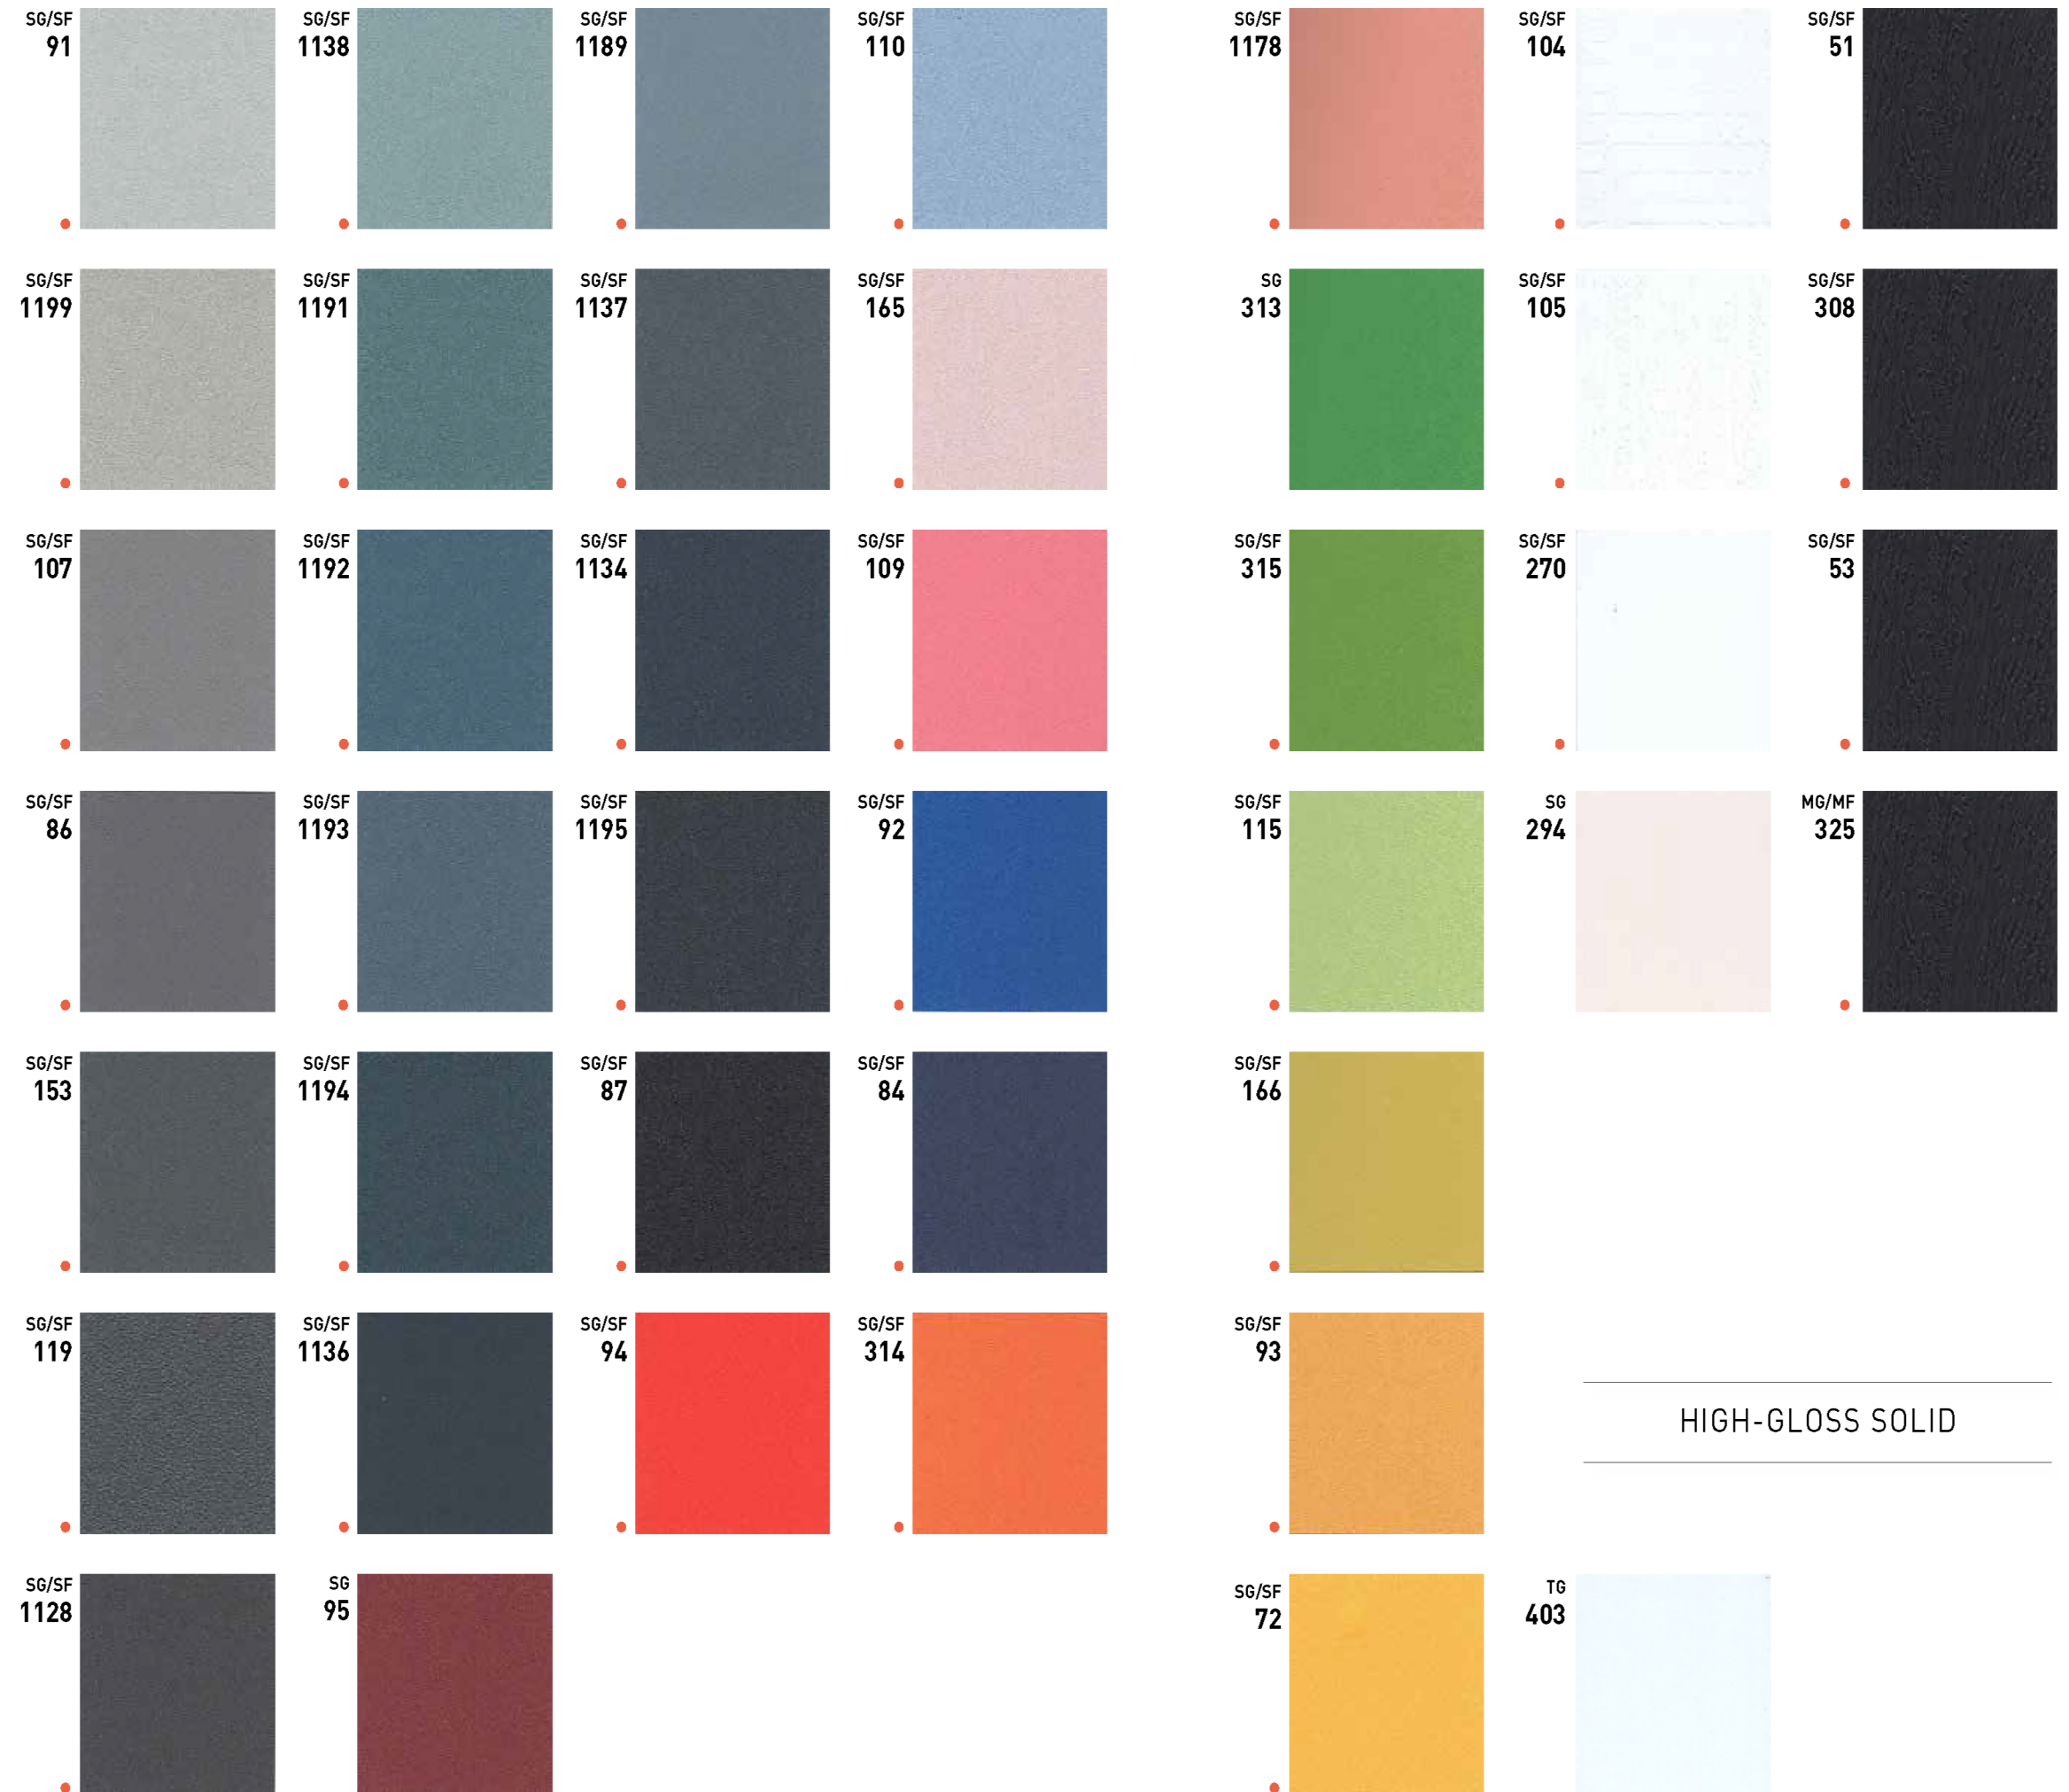

SG/SF 91	SG/SF 1199	SG/SF 107	SG/SF 86	SG/SF 153	SG/SF 119	SG/SF 1128
----------	------------	-----------	----------	-----------	-----------	------------

BASIC SOLID
PAINTED WOOD
EMBOSS PATTERN

SOLID

BASIC SOLID